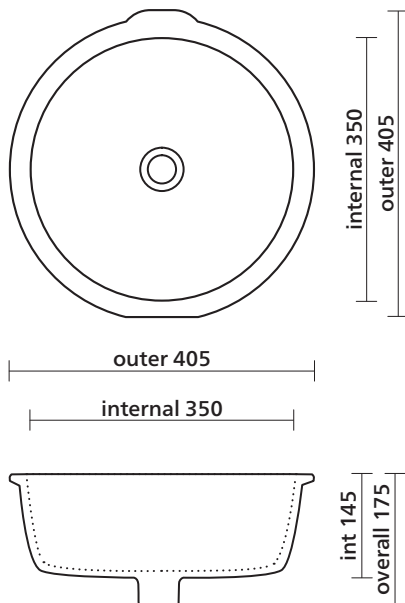

Arko 405

Collection: Elevate

Ceramic under counter basin, round

TAPHOLE	No taphole
WASTE	Suits 32 mm non-overflow waste (not supplied).
OVERFLOW	Has overflow.
MATERIAL	Vitreous china.
COLOUR	White Gloss.
FIXING	Always use the actual basin to verify cutout. Use silicone sealant. Do not use epoxy type adhesives.

Order code

191861 Arko 405, round undercounter basin with overflow

 Basin has integrated overflow.

Premium Basin Wastes (AVAILABLE SEPARATELY)

POP-OUT BASIN WASTE – CERAMIC CAP + CHROME BASE

192257	Ceramic Pop-out Basin Waste, White Silk Matte
192258	Ceramic Pop-out Basin Waste, White Gloss
192259	Ceramic Pop-out Basin Waste, Black Silk Matte

(Note: Ceramic cap also available in other colours.)

POP-OUT BASIN WASTE – COLOUR METAL CAP + COLOUR BASE

192010	Pop-out Basin Waste – Chrome
192012	Pop-out Basin Waste – Brushed Nickel
192199	Pop-out Basin Waste – Gunmetal
192013	Pop-out Basin Waste – Brushed Gold
192009	Pop-out Basin Waste – White Matte
192011	Pop-out Basin Waste – Black Matte

basin wastes

SEIMA

kitchen + laundry + bathroom ware

seima.com.au

Please note

- All measurements are in millimetres.
- Dimensions are nominal and subject to normal ceramic manufacturing variations of ± 5 mm.
- Wastes, taps and bottle traps shown in images are not included unless specified.
- Fixing: Use silicone sealant. Do not use epoxy type adhesives.
- Always use the actual basin to verify cutout.
- Specifications may vary without notice as part of our continuous improvement practices.
- Clean with a damp cloth. Do not use abrasive cleaners, liquids or pastes.